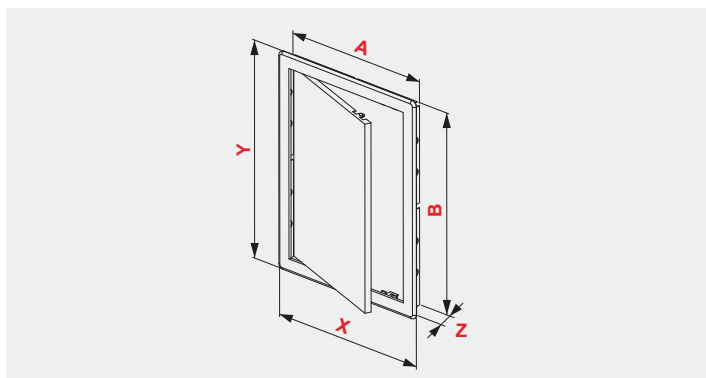

INDEX		A	B	X	Y	Z	
1	2	DT10*	150	150	168	168	20
1	2	DT11*	150	200	168	218	20
1	2	DT12*	200	200	218	218	20
1	2	DT13*	200	250	218	268	24
1	2	DT14*	200	300	218	318	24
1		DT15	300	300	318	318	28
1		DT16	300	400	318	418	28
1		DT17	445	445	475	475	28
1		DT17Z	445	445	475	475	28
1		DT18	250	330	268	348	24
NEW	1	DT19	200	400	198	398	22
NEW	1	DT20	250	400	248	398	22